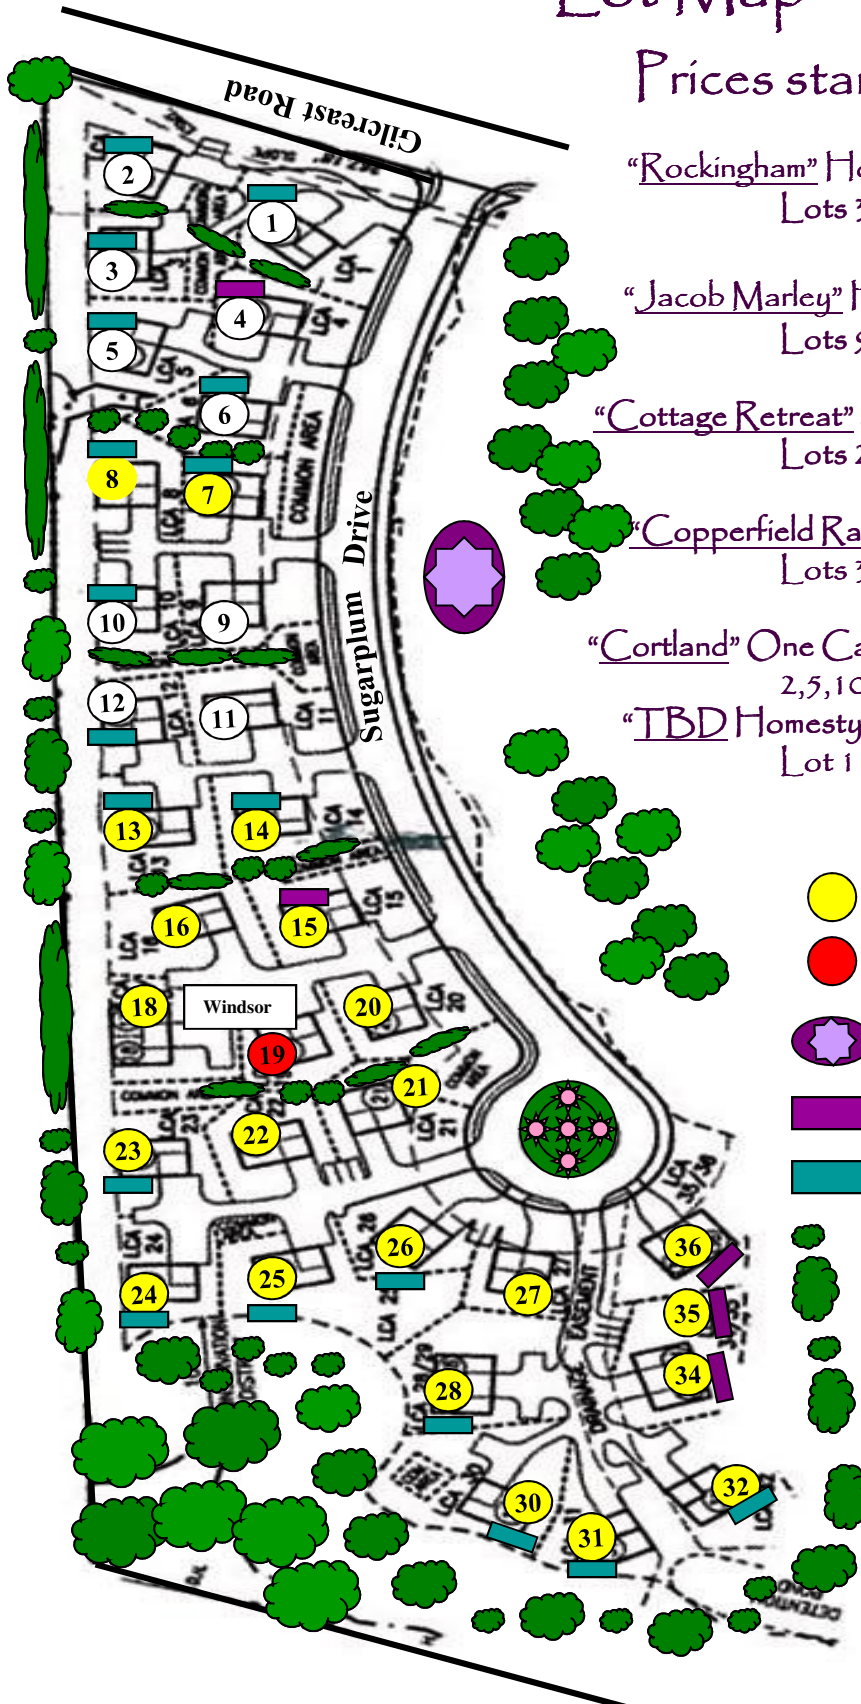

Sugarplum Hill Condominium

Lot Map

Prices start at \$264,900!

“Rockingham” Home Style
Lots 3,4,5,6

“Jacob Marley” Home Style
Lots 9, 10, 12,

“Cottage Retreat” and “Devonshire” Home Styles
Lots 2,5, 10, 11, 12

“Copperfield Ranch” and “Bayberry” Home Style
Lots 3,4,5,6

“Cortland” One Car Garage
2,5,10,11,12

“TBD” Homestyle
Lot 1

-  SOLD Home Sites
-  Model Homes
-  Gazebo
-  Some Daylight Windows
-  Walk Out Basement