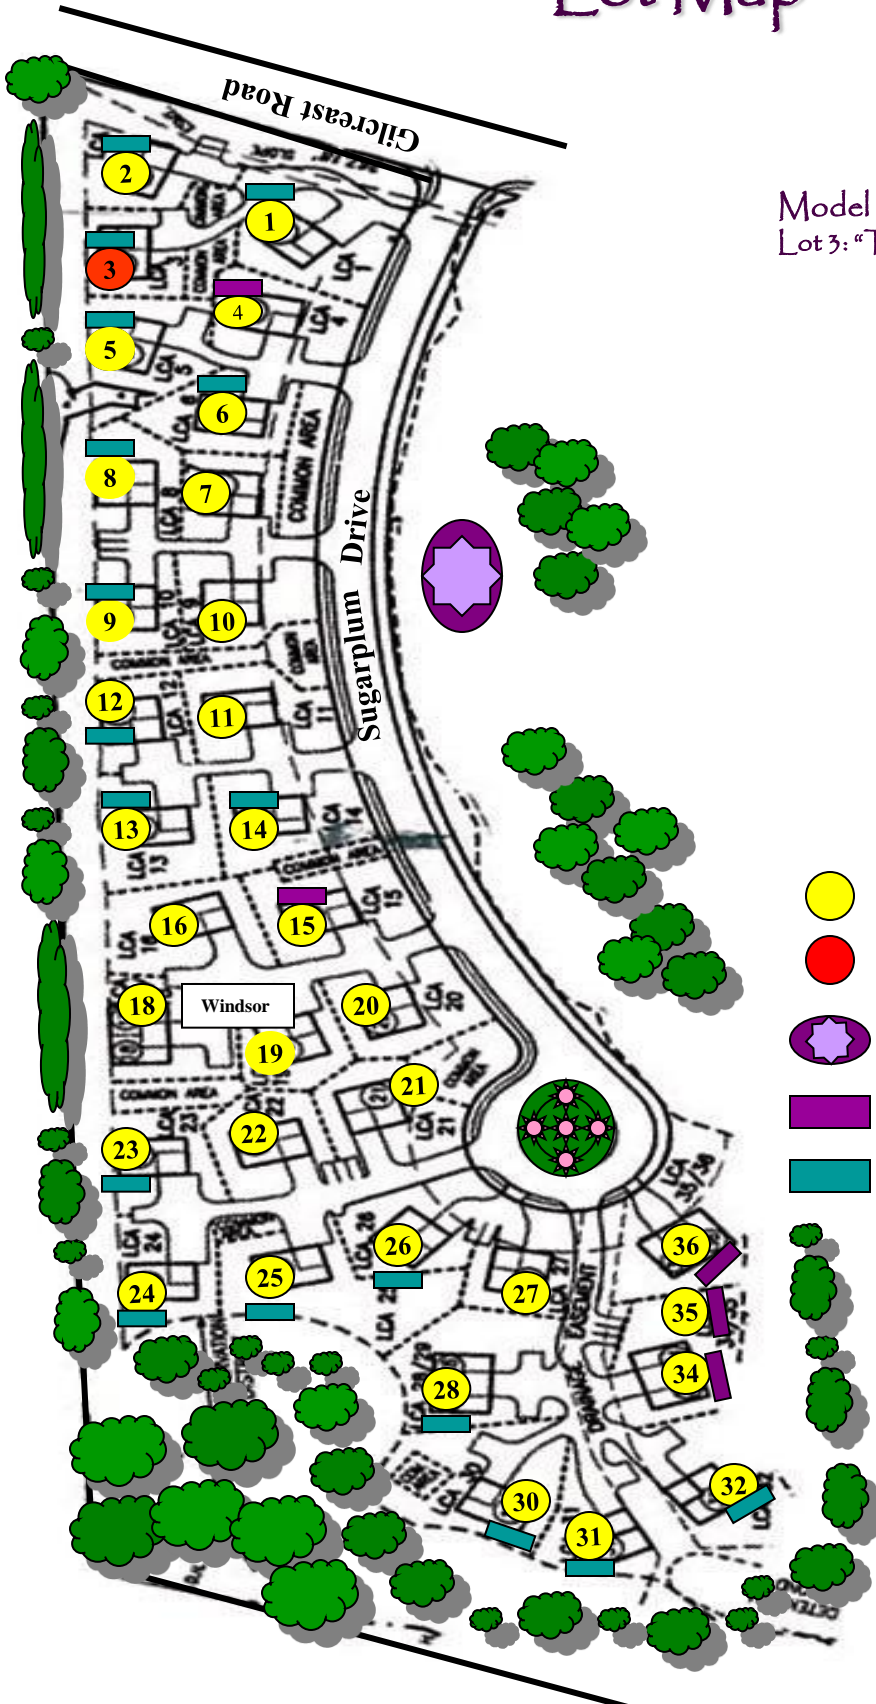

Sugarplum Hill Condominium

Lot Map

Model Homes:
Lot 3: "The Spruce" Homestyle 1,522 SF

-  SOLD Home Sites
-  Model Homes
-  Gazebo
-  Some Daylight Windows
-  Walk Out Basement